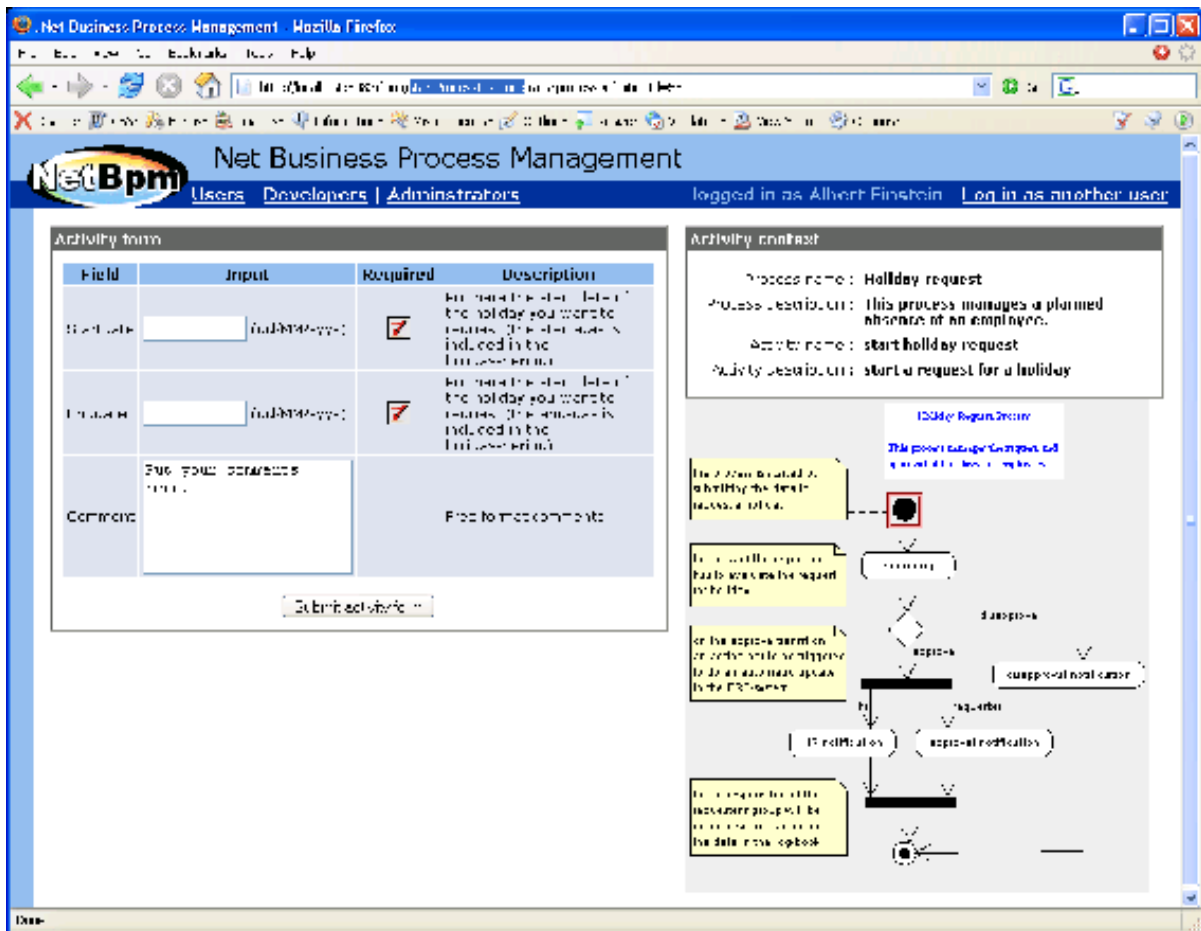

NetBpm Screenshots

Table of contents

| | |
|---------------------------|---|
| 1 NetBpm Screenshots..... | 2 |
|---------------------------|---|

1. NetBpm Screenshots

Here you'll find some screenshots of the NetBpm webinterface.

Click on the images to get a larger version of them.

[NetBpm webgui loginscreen](#)

NetBpm webgui loginscreen

The start screen of a new process

The start screen of a new process

A history of a process with all process steps and the history of changes of the attribute

A history of a process with all process steps and the history of changes of the attribute